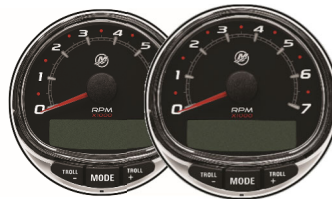

PANEL

Panelmonteret R/C Enkelt installation

SC1000 7000 RPM Tach gauge, black face (85mm dia)
Chrome Bezel
Boat Harness - Fuel/Paddle
Water Pressure Kit
Rigging Tube Kit
Key Switch w/ Harness - Non DTS 14 Pin
MPC Panel-Gen II- Finger Release - O/B (Chrome)
SmartCraft 5 Way Junction Box w/Cap

8M0135641	X	1
8590743	X	1
8M0075945	X	1
8M0059531	X	1
8M0062693	X	1
896537K20	X	1
8M0030550	X	1
8M0165557	X	1

Alternativt pristillæg

kr. 7.429

CONSOL S

Topmonteret R/C Enkelt installation

SC1000 7000 RPM Tach gauge, black face (85mm dia)
Chrome Bezel
Boat Harness - Fuel/Paddle
Water Pressure Kit
Rigging Tube Kit
Lanyard Stop Switch
Key Switch w/ Harness - Non DTS 14 Pin
Console Mount Single OB Trim
SmartCraft 5 Way Junction Box w/Cap

8M0135641	X	1
8590743	X	1
8M0075945	X	1
8M0059531	X	1
8M0062693	X	1
19674A07	X	1
896537K20	X	1
8M4507538	X	1
8M0165557	X	1

Alternativt pristillæg

kr. 8.825

CONSOL D

Topmonteret R/C Dobbelt installation

SC1000 7000 RPM Tach gauge, black face (85mm dia)
Chrome Bezel
2-Pin Link Harness - CAN
Boat Harness - Fuel/Paddle
Water Pressure Kit
Rigging Tube Kit
Lanyard Stop Switch -Dual Flush Mount
Key Switch w/ Harness - Non DTS 14 Pin
Console Remote Control-Gen II-Dual
SmartCraft 5 Way Junction Box w/Cap